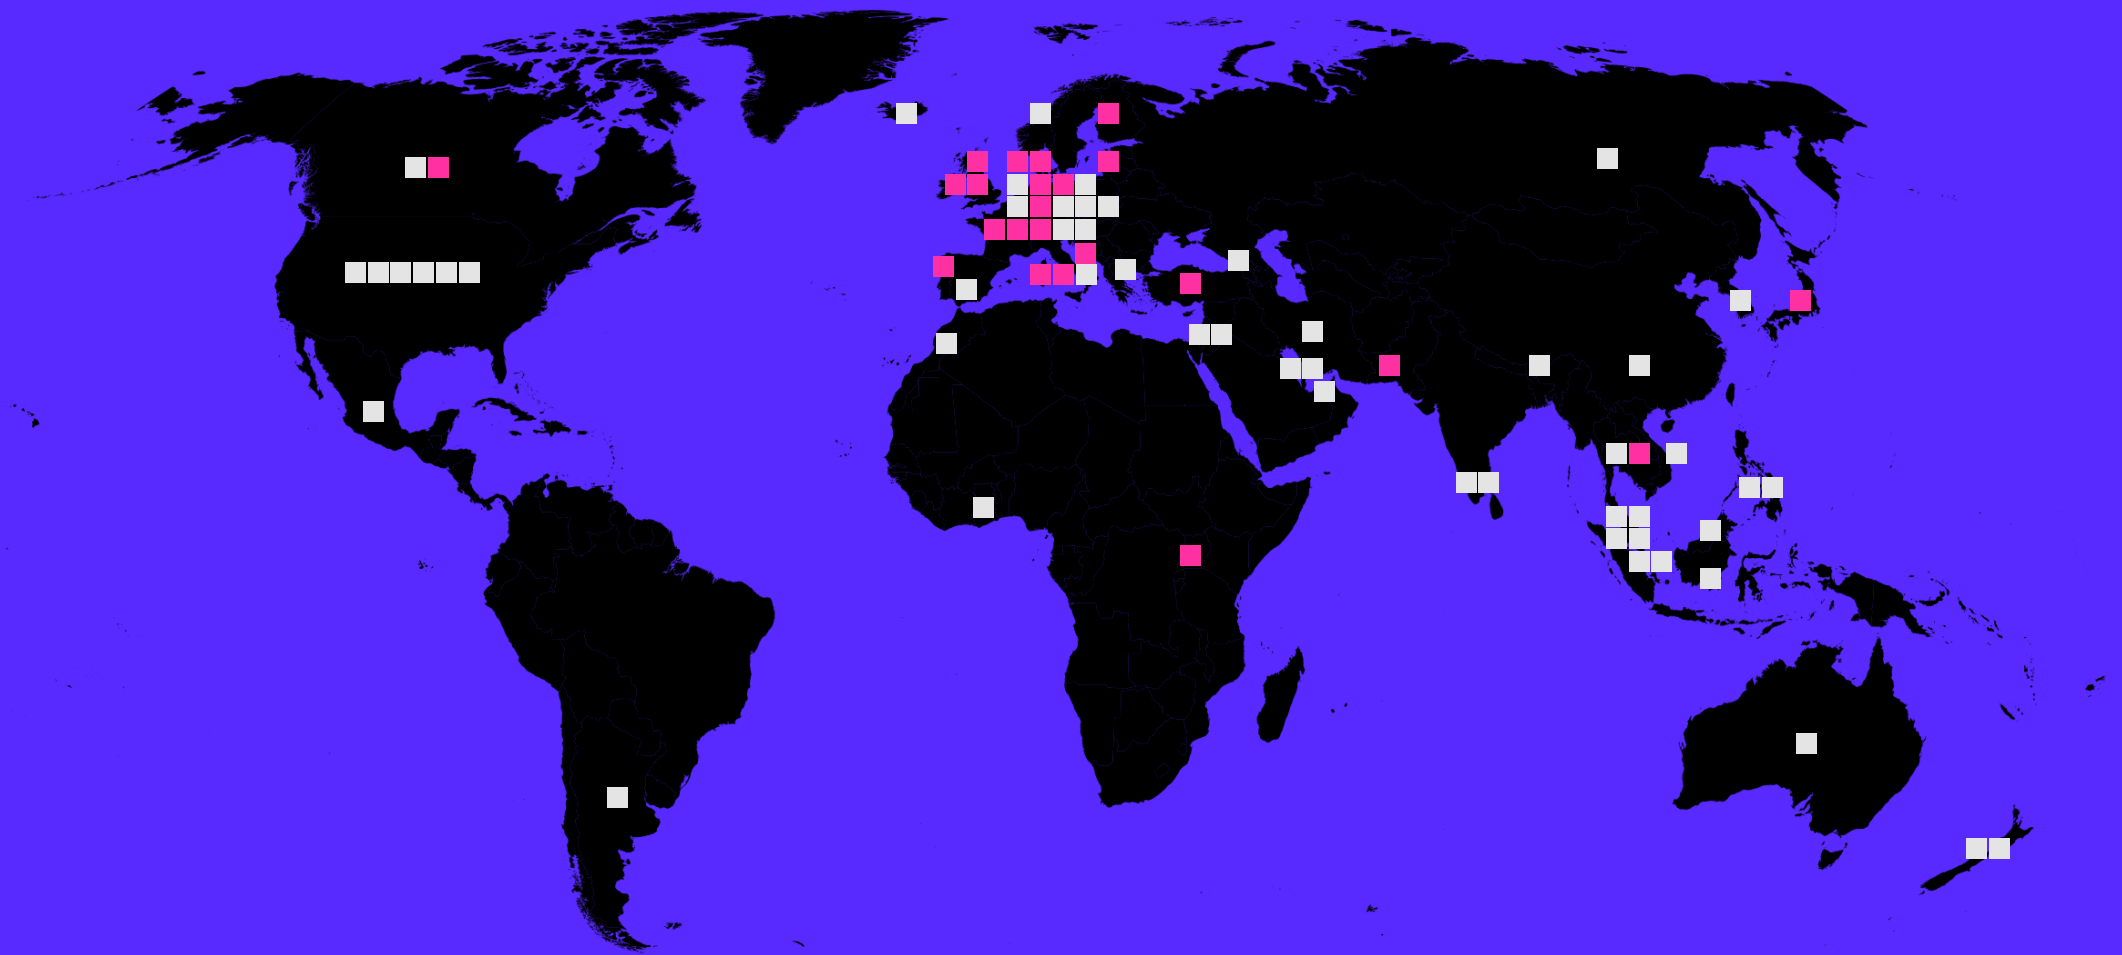

# CONTACT TRACING SYSTEMS AROUND THE WORLD

■ = launched

■ = in development

last update: may 27th

## TECHNOLOGY USED

29

BLUETOOTH

11

UNKNOWN

15

QR

11

GPS

7

BLUETOOTH  
+ GPS

3

BLUETOOTH  
+ QR

1

BLUETOOTH  
+ GPS + QR

1

GPS  
+ WIFI